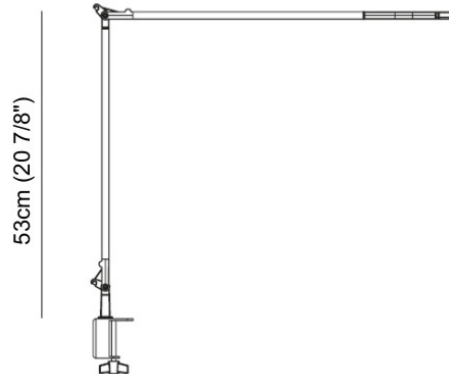

Length (mm): 105

Length (in): 4 1/8"

Width (mm): 105

Width (in): 4 1/8"

Height (mm): 105

Height (in): 4 1/8"

Extension (mm): 200

Extension (in): 7 7/8"

PHYSICAL

Shape: Abstract
Length (mm): 105
Length (in): 4 1/8
Width (mm): 105
Width (in): 4 1/8
Height (mm): 105
Height (in): 4 1/8
Extension (mm): 200
Extension (in): 7 7/8
Light Distribution: Adjustable / Direct
Weight (kg): 0.525
Weight (lbs): 1.157
Diffuser: Acrylic - satin finish
Fixture Material: Aluminum Die Cast

PHYSICAL

Shape: Abstract
 Length (mm): 590
 Length (in): 23 1/4
 Height (mm): 530
 Height (in): 20 7/8
 Light Distribution: Adjustable / Direct
 Weight (kg): 0.825
 Weight (lbs): 1.82
 Fixture Material: Aluminum Die Cast

OPTICAL

RATINGS AND CERTIFICATIONS

Certified By: CSA Certified to UL and CSA Standards
 IP rating: IP40

10.5cm
(4 1/8")

59cm (23 1/4")

53cm (20 7/8")

5cm (1 15/16")

LEGEND