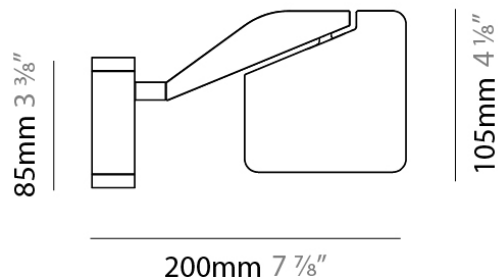

JACKIE SURFACE

D83410-BLK

PROJECT

TYPE

NOTES

QUANTITY

DATE

GENERAL

Series: Jackie

Brand: Panzeri

Division: Design

Mounting Type: Surface

Mounting Location: Wall

Subcategory: Task

PHYSICAL

Shape: Abstract

Length (mm): 105

Length (in): 4 1/8"

Width (mm): 105

Width (in): 4 1/8"

Height (mm): 105

Height (in): 4 1/8"

Extension (mm): 200

Extension (in): 7 7/8"

Light Distribution: Adjustable / Direct

Weight (kg): 0.525

Weight (lbs): 1.157

Diffuser: Acrylic - satin finish

Fixture Material: Aluminum Die Cast

ELECTRICAL

Input Wattage Range: 10 - 19 W

Lamp Type: LED

Input Wattage (W): 10

Total Output Wattage (W): 8

Dimming: 5-Step Touch Dimming

Driver Included: Yes

Driver Location: Integrated

Driver Type: Constant Current - 120Vac

Driver Class: Class 2

Input Voltage (V): 120

Output Voltage (V): 24

LED

Number of LEDs: 1

Color Temperature (°K): 3000

Max. Delivered Lumen (lm): 526

Nominal Lumen (lm): 600

CRI: >90 CRI

Efficiency (%): 87.667

Efficacy (lm/w): 52.6

Lamp Life (hrs): 50000

OPTICAL

Optic°: Diffused

RATINGS AND CERTIFICATIONS

Certified By: CSA Certified to UL and CSA Standards

IP rating: IP40